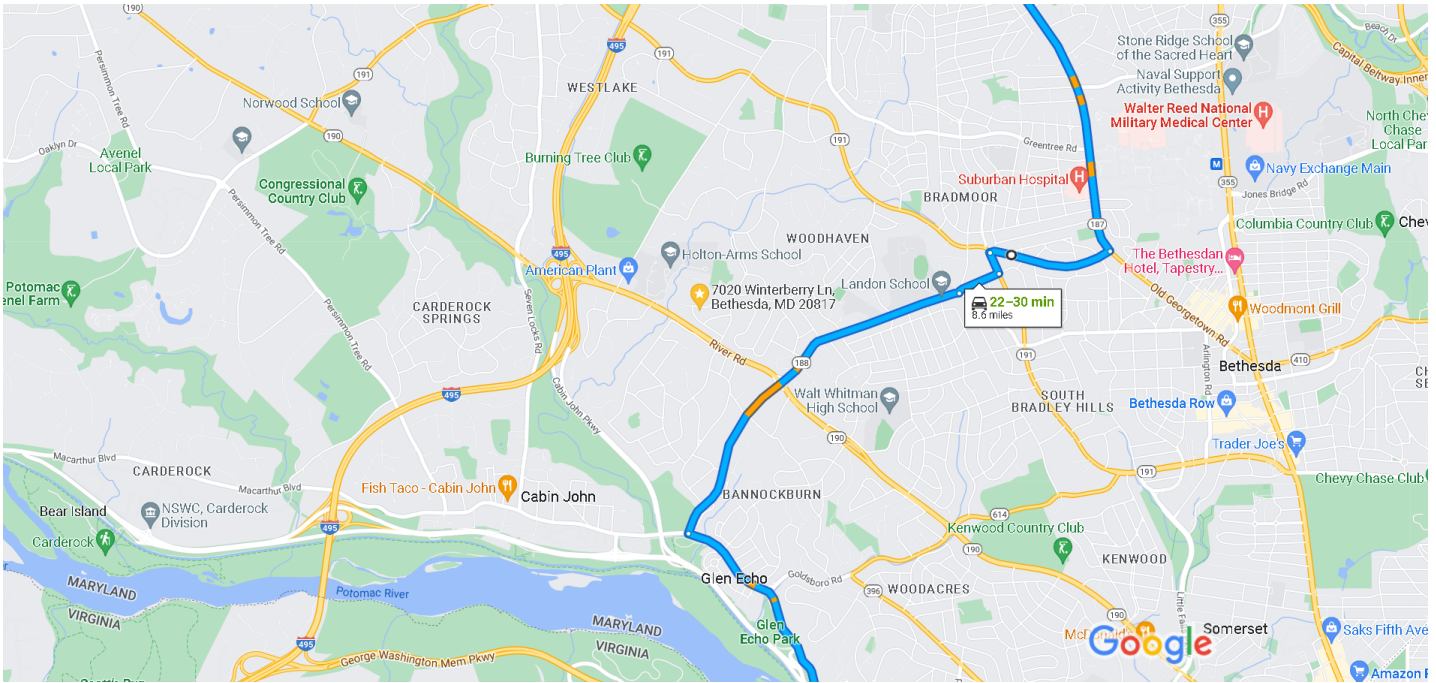

GEFD, 5920 Massachusetts Ave. to Intersection of Ridge Drive and Maryland Ave.

Drive 1.8 miles, 5 min

Map data ©2022 Google 1000 ft

**GEFD, 5920 Mass Ave. Leave GEFD 1825 to arrive at 6423 Ridge Dr by 1830**

**Intersection of Ridge Drive and Maryland Ave.**

Intersection of Ridge Drive and Maryland Ave.  
to 10400 Fleming Ave

Drive 8.6 miles, 22–30 min

Map data ©2022 Google 2000 ft

Leave Intersection of Maryland Ave & Ridge Dr 1850 to arrive at 10400 Fleming Ave by 1920

Bethesda, MD 20816

Take Ridge Dr, Broad St and Maryland Ave to Macarthur Blvd

- \_\_\_\_\_ 2 min (0.4 mi)
- ↑ 1. Head south on Ridge Dr toward 64th St
- \_\_\_\_\_ 0.1 mi
- ← 2. Turn left onto 64th St
- \_\_\_\_\_ 354 ft
- ← 3. Turn left onto Broad St
- \_\_\_\_\_ 0.1 mi
- ↪ 4. Turn right at the 1st cross street onto Maryland Ave
- \_\_\_\_\_ 0.1 mi

Follow Cheshire Dr to Old Georgetown Rd

- \_\_\_\_\_ 3 min (0.7 mi)
  - ↑ 1. Head on Fleming Ave  
\_\_\_\_\_ 0.0 mi
  - ← 2. Turn left onto Dickens Ave  
\_\_\_\_\_ 315 ft
  - ↘ 3. Turn right onto Cheshire Dr  
\_\_\_\_\_ 0.7 mi
  - ← 4. Turn left onto Old Georgetown Rd  
\_\_\_\_\_ 44 sec (0.1 mi)
  - ↘ 5. Turn right at the 1st cross street onto Lone Oak Dr/Manor Oak Way  
\_\_\_\_\_ 2 min (0.7 mi)
- i** Continue to follow Lone Oak Dr