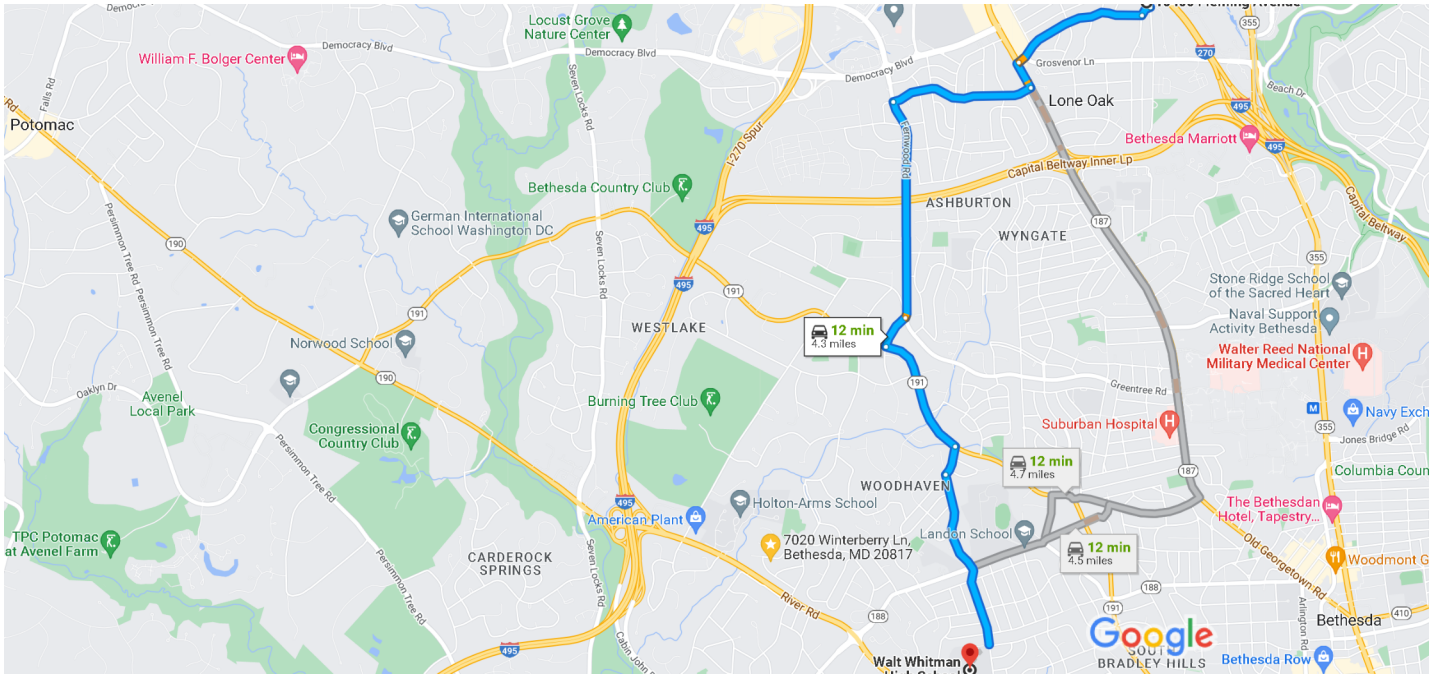

Follow Macarthur Blvd and MD-188 E/Wilson Ln to Huntington Pkwy in Bethesda

- \_\_\_\_\_ 12 min (4.7 mi)
- ← 5. Turn left onto Macarthur Blvd
- \_\_\_\_\_ 2.4 mi
- ↪ 6. Turn right onto MD-188 E/Wilson Ln
- \_\_\_\_\_ 1.9 mi

**Continue on Lone Oak Dr. Drive to Fleming Ave**

- \_\_\_\_\_ 4 min (0.9 mi)
- ↷ 11. Turn right onto Lone Oak Dr  
\_\_\_\_\_ 0.5 mi
- ↶ 12. Turn left onto Fleming Ave  
\_\_\_\_\_ 0.4 mi

10400 Fleming Ave  
Bethesda, MD 20814

10400 Fleming Ave, Bethesda, MD 20814 to Walt Whitman High School, 7100 Whittier Blvd, Bethesda, MD 20817

Drive 4.3 miles, 12 min

Map data ©2022 Google 2000 ft

10400 Fleming Ave  
Bethesda, MD 20814

Leave 10400 Fleming Ave 1945 to arrive at Walt Whitman High School by 2000

Follow Cheshire Dr to Old Georgetown Rd

- \_\_\_\_\_ 3 min (0.7 mi)
  - ↑ 1. Head on Fleming Ave  
\_\_\_\_\_ 0.0 mi
  - ← 2. Turn left onto Dickens Ave  
\_\_\_\_\_ 315 ft
  - ↘ 3. Turn right onto Cheshire Dr  
\_\_\_\_\_ 0.7 mi
  - ← 4. Turn left onto Old Georgetown Rd  
\_\_\_\_\_ 44 sec (0.1 mi)
  - ↘ 5. Turn right at the 1st cross street onto Lone Oak Dr/Manor Oak Way  
\_\_\_\_\_ 2 min (0.7 mi)
- i** Continue to follow Lone Oak Dr