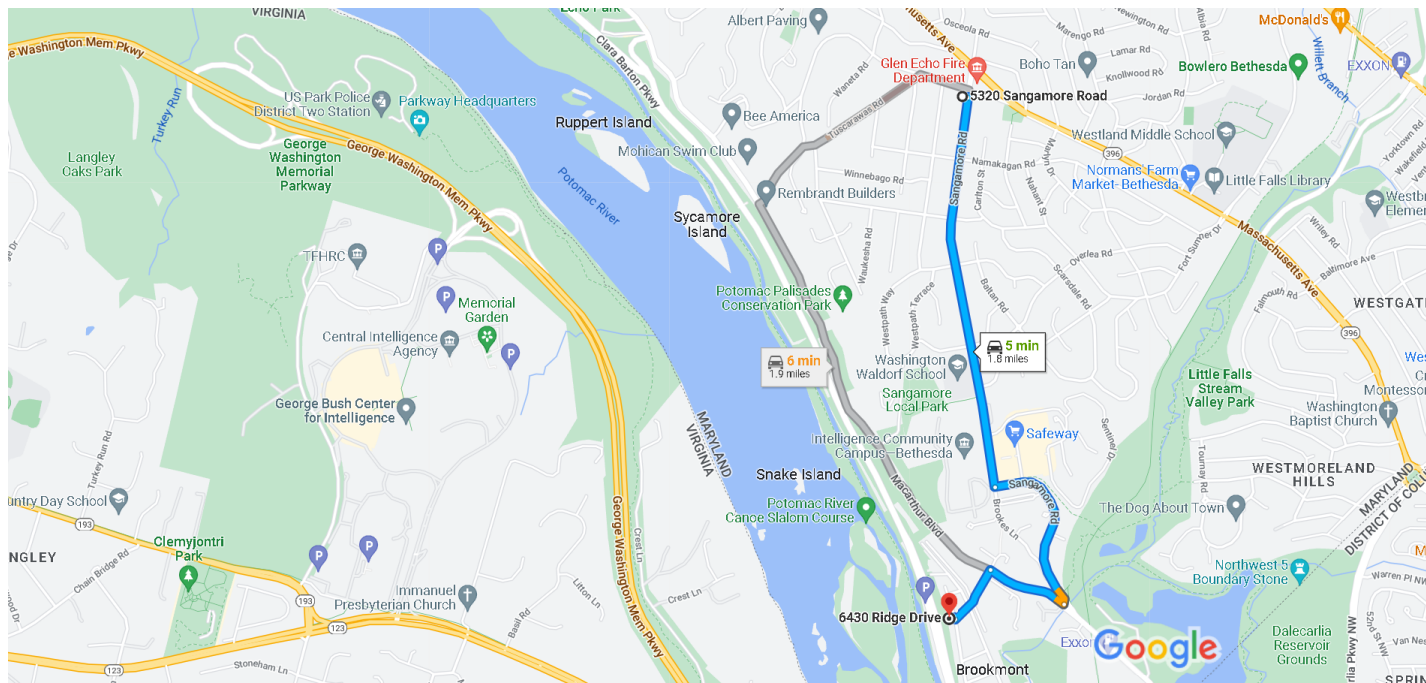

GEFD, 5920 Massachusetts Ave. to Intersection of Ridge Drive and Maryland Ave.

Drive 1.8 miles, 5 min

Map data ©2022 Google 1000 ft

**GEFD, 5920 Mass Ave. Leave GEFD 1825 to arrive at 6423 Ridge Dr by 1830**

Bethesda, MD 20816

Take Ridge Dr, Broad St and Maryland Ave to Macarthur Blvd

- \_\_\_\_\_ 2 min (0.4 mi)
- ↑ 1. Head south on Ridge Dr toward 64th St
- \_\_\_\_\_ 0.1 mi
- ← 2. Turn left onto 64th St
- \_\_\_\_\_ 354 ft
- ← 3. Turn left onto Broad St
- \_\_\_\_\_ 0.1 mi
- ↪ 4. Turn right at the 1st cross street onto Maryland Ave
- \_\_\_\_\_ 0.1 mi

Follow Cheshire Dr to Old Georgetown Rd

- \_\_\_\_\_ 3 min (0.7 mi)
  - ↑ 1. Head on Fleming Ave  
\_\_\_\_\_ 0.0 mi
  - ← 2. Turn left onto Dickens Ave  
\_\_\_\_\_ 315 ft
  - ↘ 3. Turn right onto Cheshire Dr  
\_\_\_\_\_ 0.7 mi
  - ← 4. Turn left onto Old Georgetown Rd  
\_\_\_\_\_ 44 sec (0.1 mi)
  - ↘ 5. Turn right at the 1st cross street onto Lone Oak Dr/Manor Oak Way  
\_\_\_\_\_ 2 min (0.7 mi)
- i** Continue to follow Lone Oak Dr

**Drive to Whittier Blvd**

- \_\_\_\_\_ 3 min (1.0 mi)
- ↷ 9. Turn right onto Woodhaven Blvd  
\_\_\_\_\_ 0.1 mi
- ↶ 10. Turn left onto Whittier Blvd  
\_\_\_\_\_ 0.8 mi

**Walt Whitman High School**

7100 Whittier Blvd, Bethesda, MD 20817